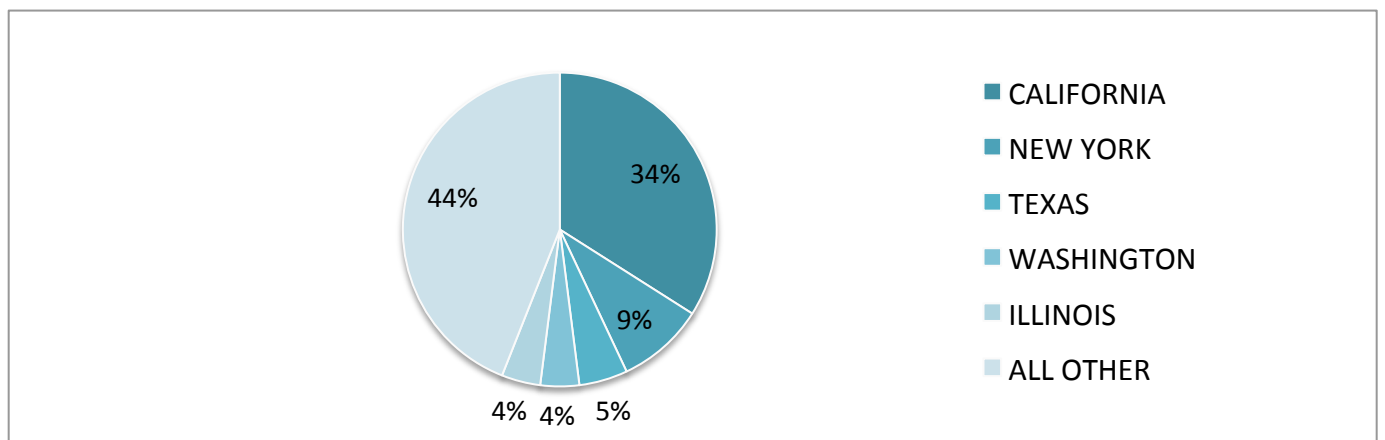

QUARTERLY TRAVEL TRENDS REPORT – Q1 2015

Searches	Volume	Change YOY (%)	Global Share (%)	U.S. Share (%)	U.S. Sources		Int'l Sources	
					%	Change	%	Change
GLOBAL	11,065,674,140	24.72	100.00	--				
U.S.	6,157,645,214	(2.16)	55.65	100.00				
CALIFORNIA	717,710,955	36.35	6.49	11.66	86.72	(5.73)	13.28	65.85

U.S. MARKET SUMMARY (CHANGE YOY - %)

TOP STATES SEARCHED – U.S. SOURCE

State	Share of Search	Change YOY
FL	43.64	(0.51)
CA	11.92	2.44
NY	6.88	1.25
TX	3.47	(0.75)
NV	2.99	0.76
IL	2.34	0.67
VA	1.74	(0.48)
NJ	1.67	0.84
GA	1.66	(0.15)
MA	1.47	0.17

TOP STATES SEARCHED – CA SOURCE

State	Share of Search	Change YOY
CA	28.79	0.17
FL	25.87	0.10
NY	7.20	0.06
NV	5.67	0.58
HI	3.22	(0.19)
TX	2.86	(0.29)
IL	2.05	0.17
NJ	1.66	1.09
AZ	1.60	(0.29)
WA	1.49	(0.16)

TOP 5 U.S. SOURCES FOR TRAVEL TO CALIFORNIA