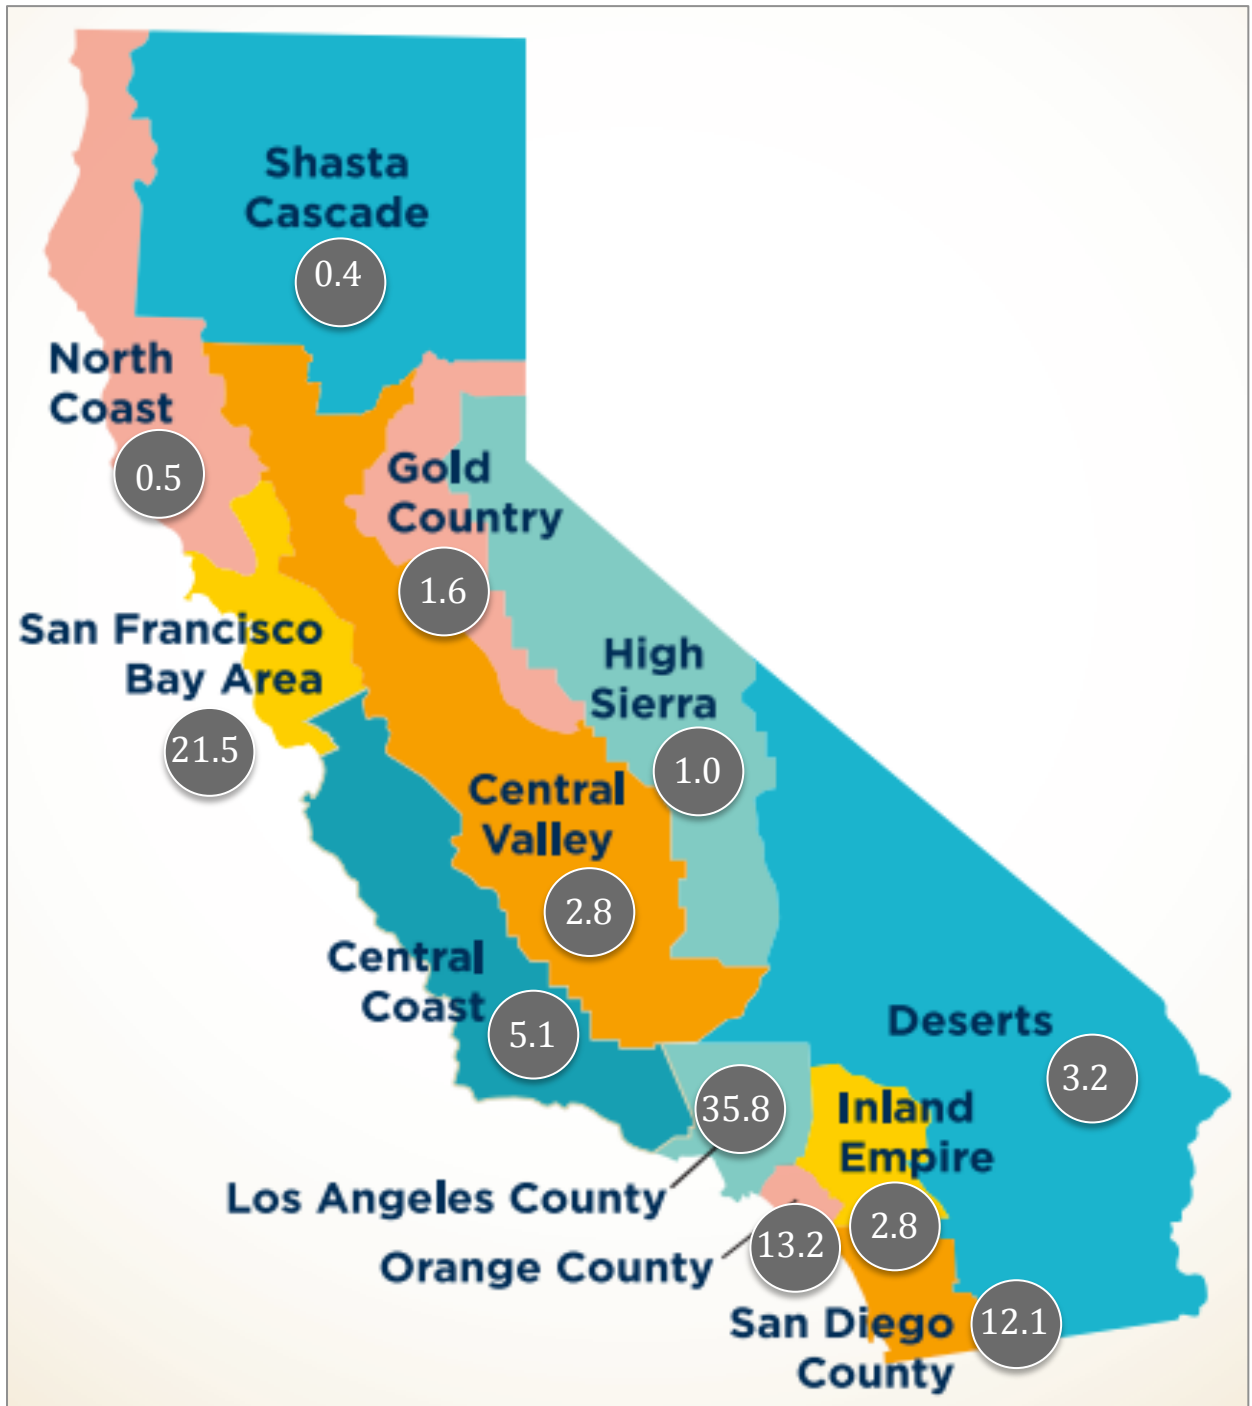

U.S. MARKET SUMMARY (CHANGE YOY - %)

TOP STATES SEARCHED – U.S. SOURCE

State	Share of Search	Change YOY
FL	43.64	(0.51)
CA	11.92	2.44
NY	6.88	1.25
TX	3.47	(0.75)
NV	2.99	0.76
IL	2.34	0.67
VA	1.74	(0.48)
NJ	1.67	0.84
GA	1.66	(0.15)
MA	1.47	0.17

TOP STATES SEARCHED – CA SOURCE

State	Share of Search	Change YOY
CA	28.79	0.17
FL	25.87	0.10
NY	7.20	0.06
NV	5.67	0.58
HI	3.22	(0.19)
TX	2.86	(0.29)
IL	2.05	0.17
NJ	1.66	1.09
AZ	1.60	(0.29)
WA	1.49	(0.16)

U.S. SOURCE – SHARE OF CALIFORNIA SEARCH (%) BY REGION

INTERNATIONAL MARKET SUMMARY (CHANGE YOY - %)

TOP COUNTRIES SEARCHED – U.S. SOURCE

Country	Share of Search	Change YOY
CA	34.11	0.19
ES	1.89	(0.16)
NY	9.33	0.11
IT	1.89	(0.02)
TX	4.59	(0.15)
GB	1.49	(0.18)
WA	4.07	(0.14)
FR	1.39	0.11
IL	3.63	(0.04)
MX	1.18	0.43
MX	2.24	0.59

INTERNATIONAL SOURCE – SHARE OF CALIFORNIA SEARCH (%) BY REGION