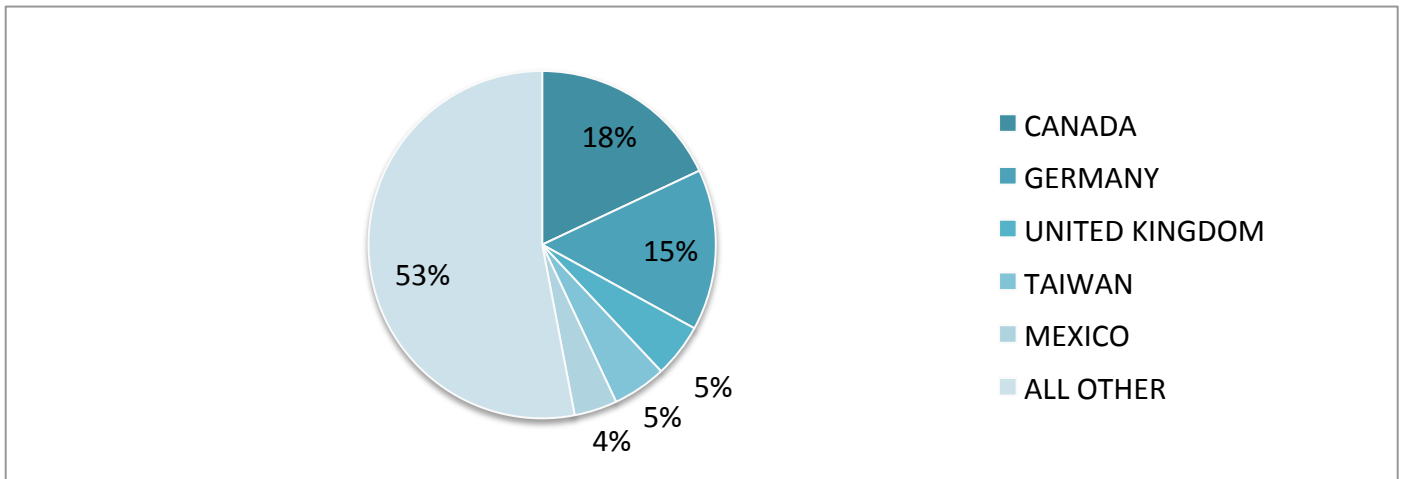

INTERNATIONAL MARKET SUMMARY (CHANGE YOY - %)

TOP COUNTRIES SEARCHED – U.S. SOURCE

Country	Share of Search	Change YOY
CA	34.11	0.19
ES	1.89	(0.16)
NY	9.33	0.11
IT	1.89	(0.02)
TX	4.59	(0.15)
GB	1.49	(0.18)
WA	4.07	(0.14)
FR	1.39	0.11
IL	3.63	(0.04)
MX	1.18	0.43
MX	2.24	0.59

TOP COUNTRIES SEARCHED – CA SOURCE

Country	Share of Search	Change YOY
LA	49.11	0.34
SF	22.26	(0.17)
OC	14.74	(0.04)
SD	5.88	(0.30)
CC	1.96	0.17
DE	1.82	(0.42)
IE	1.59	(0.16)
CV	1.11	(0.51)
HS	0.68	(0.57)
GC	0.58	(0.28)
NC	0.15	(0.72)

TOP 5 INTERNATIONAL SOURCES FOR TRAVEL TO CALIFORNIA