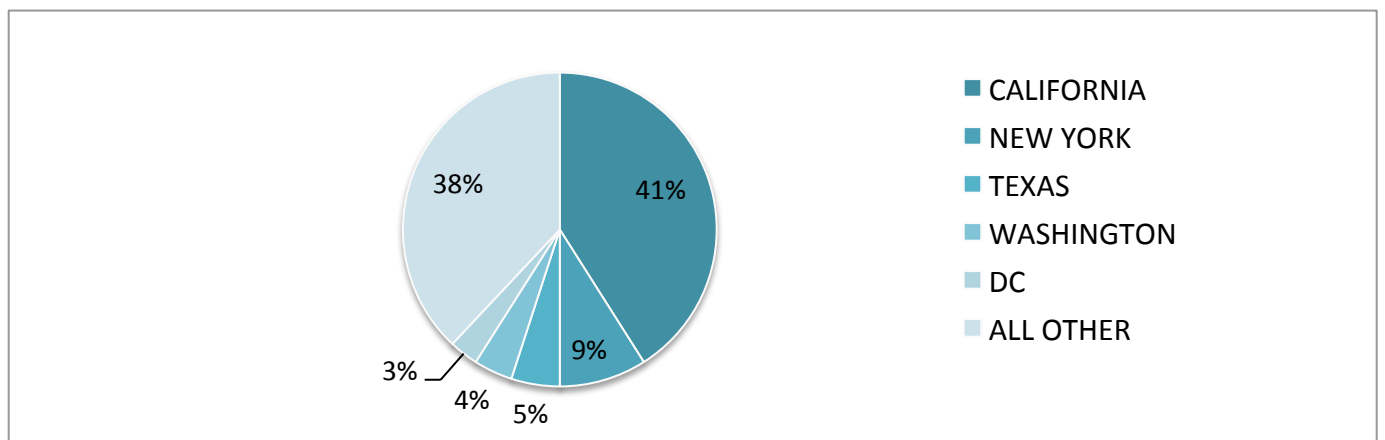

QUARTERLY TRAVEL TRENDS REPORT – Q3 2015

Searches	Volume	Change YOY (%)	Global Share (%)	U.S. Share (%)	U.S. Sources		Int'l Sources	
					%	Change	%	Change
GLOBAL	10,816,556,575	12.29	100.00	--				
U.S.	5,021,162,029	6.97	46.42	100.00				
CALIFORNIA	901,602,008	55.29	8.34	17.96	88.05	(4.46)	11.95	52.46

U.S. MARKET SUMMARY (CHANGE YOY - %)

TOP STATES SEARCHED – U.S. SOURCE

State	Share of Search	Change YOY
CA	18.10	6.25
FL	16.27	(15.20)
NY	11.11	3.68
TX	5.00	0.43
IL	3.91	1.60
NJ	3.41	2.24
NV	3.24	(0.87)
VA	2.85	0.48
MA	2.58	0.87
GA	2.57	0.73

TOP STATES SEARCHED – CA SOURCE

State	Share of Search	Change YOY
CA	37.31	0.24
NY	9.50	0.30
FL	8.62	(0.47)
NV	4.83	(0.19)
TX	3.37	(0.08)
HI	2.99	(0.31)
IL	2.81	0.39
NJ	2.72	1.65
WA	1.87	(0.03)
GA	1.63	0.41

TOP 5 U.S. SOURCES FOR TRAVEL TO CALIFORNIA