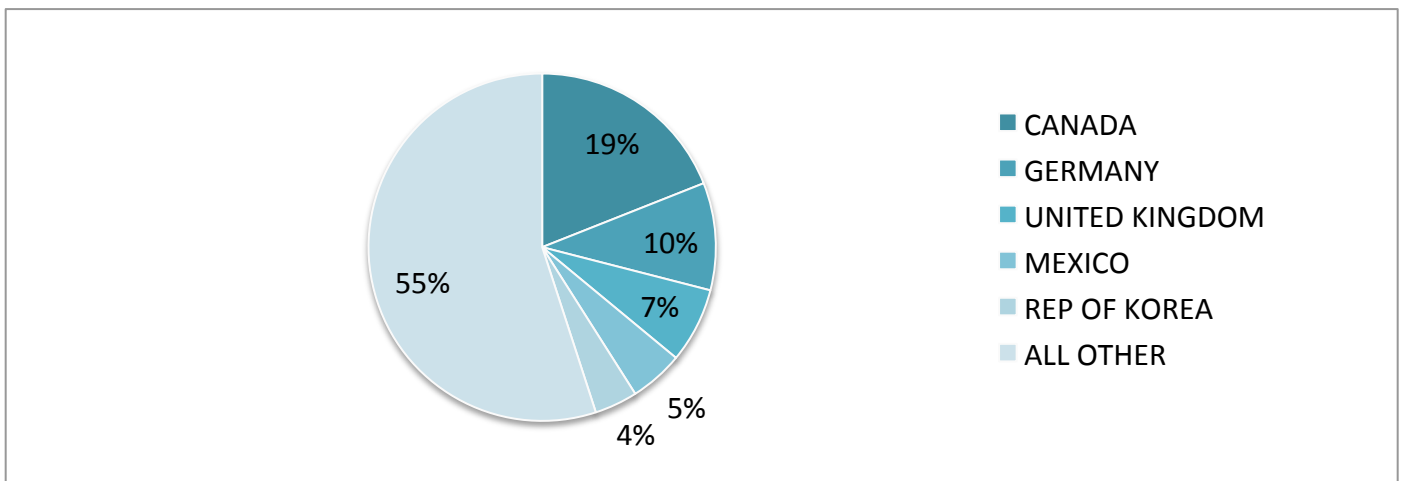

INTERNATIONAL MARKET SUMMARY (CHANGE YOY - %)

TOP COUNTRIES SEARCHED – U.S. SOURCE

Country	Share of Search	Change YOY
US	74.62	3.74
FR	2.65	0.29
ES	2.49	0.30
GB	2.44	0.14
IT	2.42	0.26
MX	2.07	(0.29)
CA	1.70	(0.27)
DE	0.92	0.18
TH	0.77	(0.39)
AU	0.57	(0.08)
AE	0.49	(0.12)

TOP COUNTRIES SEARCHED – CA SOURCE

Country	Share of Search	Change YOY
US	65.82	0.04
ES	4.33	0.82
IT	3.85	0.53
FR	3.79	0.33
GB	2.79	0.10
MX	2.33	(0.31)
DE	1.68	1.01
CA	1.56	(0.30)
TH	1.43	(0.34)
ID	0.89	(0.26)
JP	0.84	(0.42)

TOP 5 INTERNATIONAL SOURCES FOR TRAVEL TO CALIFORNIA