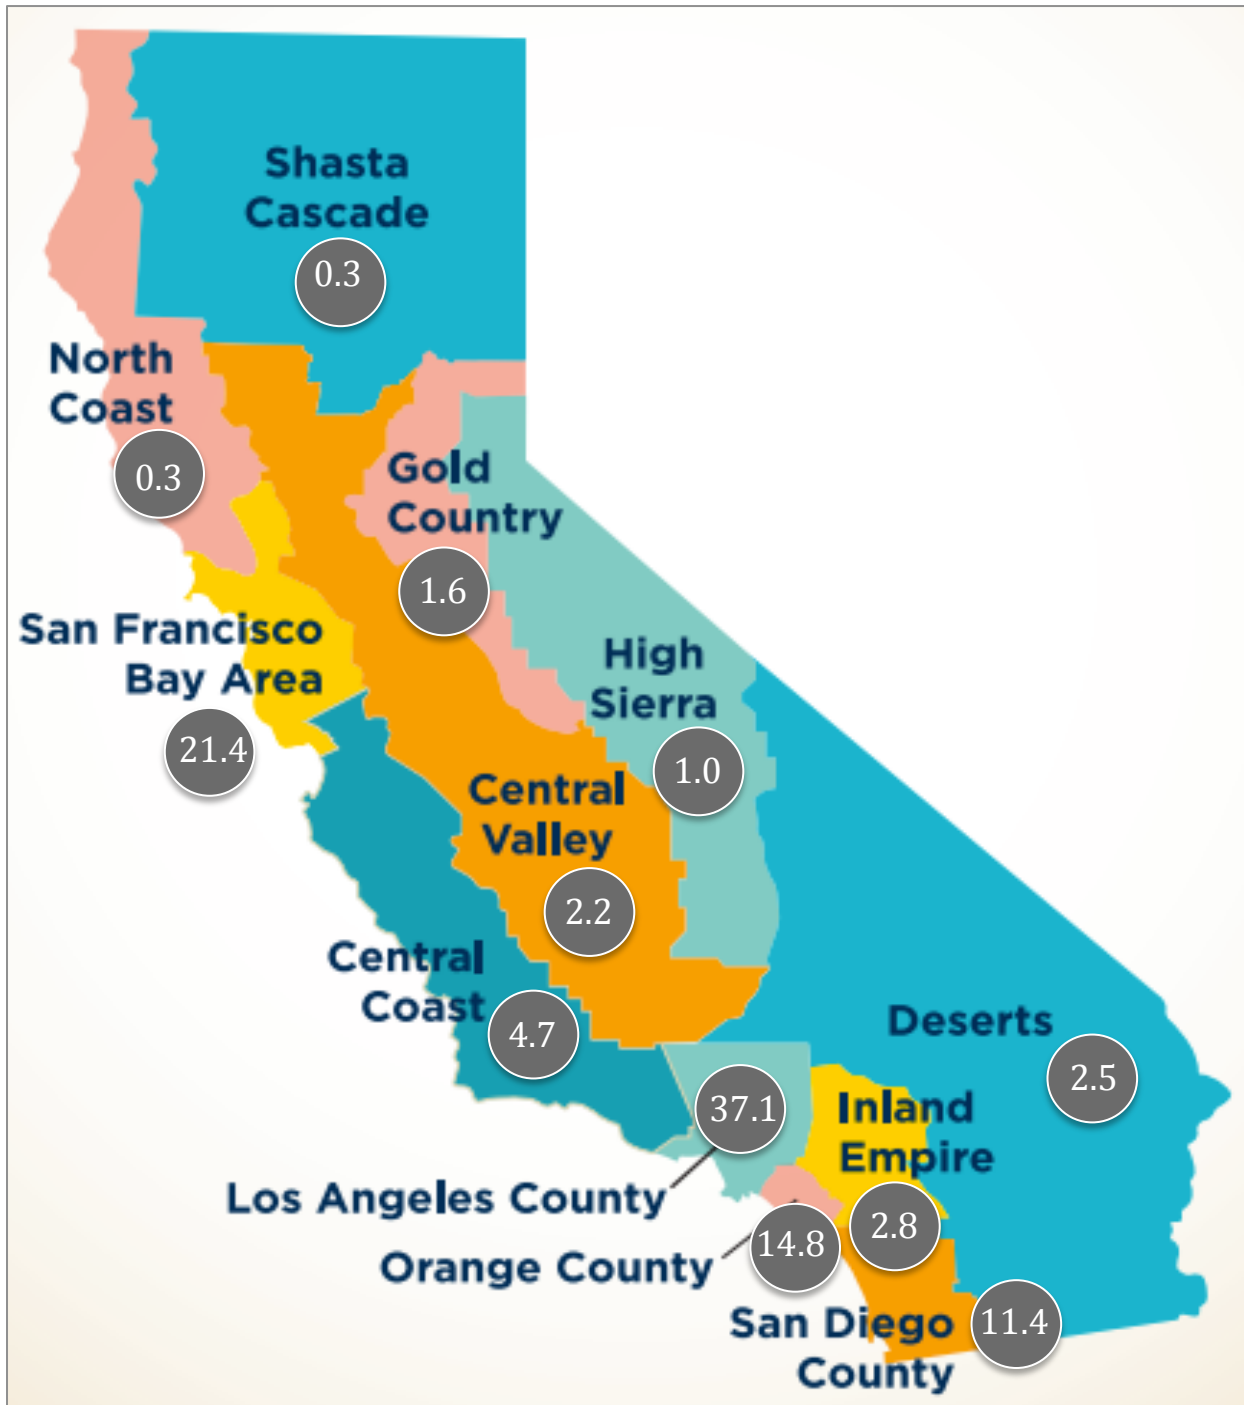

U.S. MARKET SUMMARY (CHANGE YOY - %)

TOP STATES SEARCHED – U.S. SOURCE

State	Share of Search	Change YOY
CA	18.10	6.25
FL	16.27	(15.20)
NY	11.11	3.68
TX	5.00	0.43
IL	3.91	1.60
NJ	3.41	2.24
NV	3.24	(0.87)
VA	2.85	0.48
MA	2.58	0.87
GA	2.57	0.73

TOP STATES SEARCHED – CA SOURCE

State	Share of Search	Change YOY
CA	37.31	0.24
NY	9.50	0.30
FL	8.62	(0.47)
NV	4.83	(0.19)
TX	3.37	(0.08)
HI	2.99	(0.31)
IL	2.81	0.39
NJ	2.72	1.65
WA	1.87	(0.03)
GA	1.63	0.41

U.S. SOURCE – SHARE OF CALIFORNIA SEARCH (%) BY REGION

INTERNATIONAL MARKET SUMMARY (CHANGE YOY - %)

TOP COUNTRIES SEARCHED – U.S. SOURCE

Country	Share of Search	Change YOY
US	74.62	3.74
FR	2.65	0.29
ES	2.49	0.30
GB	2.44	0.14
IT	2.42	0.26
MX	2.07	(0.29)
CA	1.70	(0.27)
DE	0.92	0.18
TH	0.77	(0.39)
AU	0.57	(0.08)
AE	0.49	(0.12)

INTERNATIONAL SOURCE – SHARE OF CALIFORNIA SEARCH (%) BY REGION