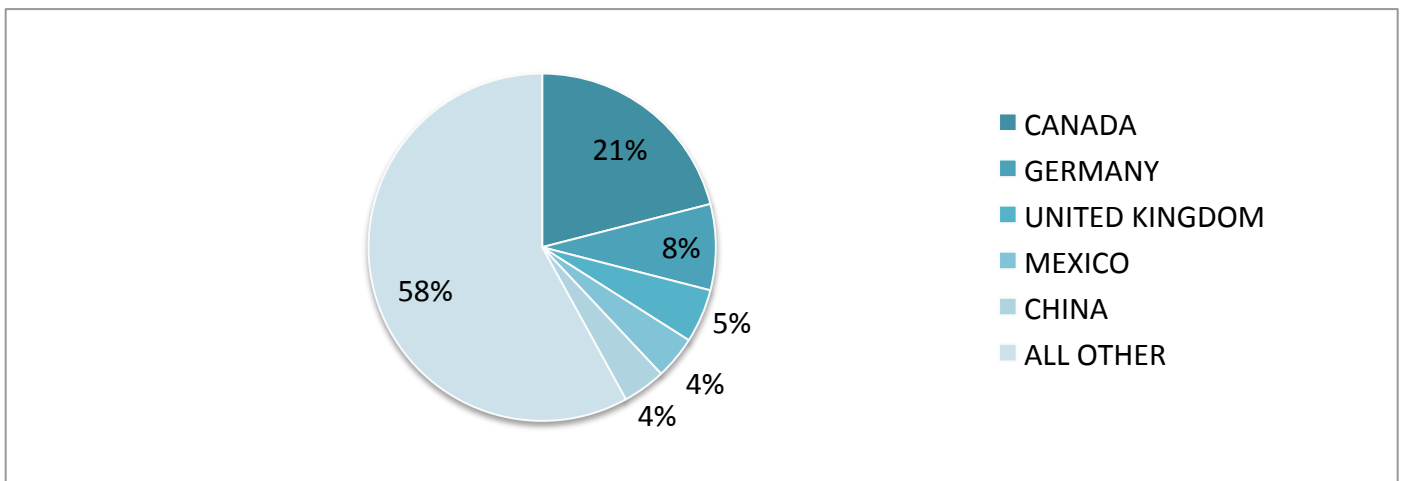

INTERNATIONAL MARKET SUMMARY (CHANGE YOY - %)

TOP COUNTRIES SEARCHED – U.S. SOURCE

Country	Share of Search	Change YOY
US	76.67	(5.24)
GB	2.58	1.13
FR	2.55	1.28
MX	2.16	0.38
ES	2.09	0.70
CA	1.77	0.54
IT	1.68	0.49
TH	0.75	(0.04)
DE	0.70	0.26
AE	0.57	0.15
AU	0.51	0.01

TOP COUNTRIES SEARCHED – CA SOURCE

Country	Share of Search	Change YOY
US	72.64	(0.03)
FR	3.11	0.95
ES	2.78	0.68
GB	2.54	0.43
MX	2.51	(0.05)
IT	1.96	0.37
CA	1.88	0.15
TH	1.34	(0.14)
DE	0.98	0.76
JP	0.83	(0.22)
AU	0.76	(0.18)

TOP 5 INTERNATIONAL SOURCES FOR TRAVEL TO CALIFORNIA