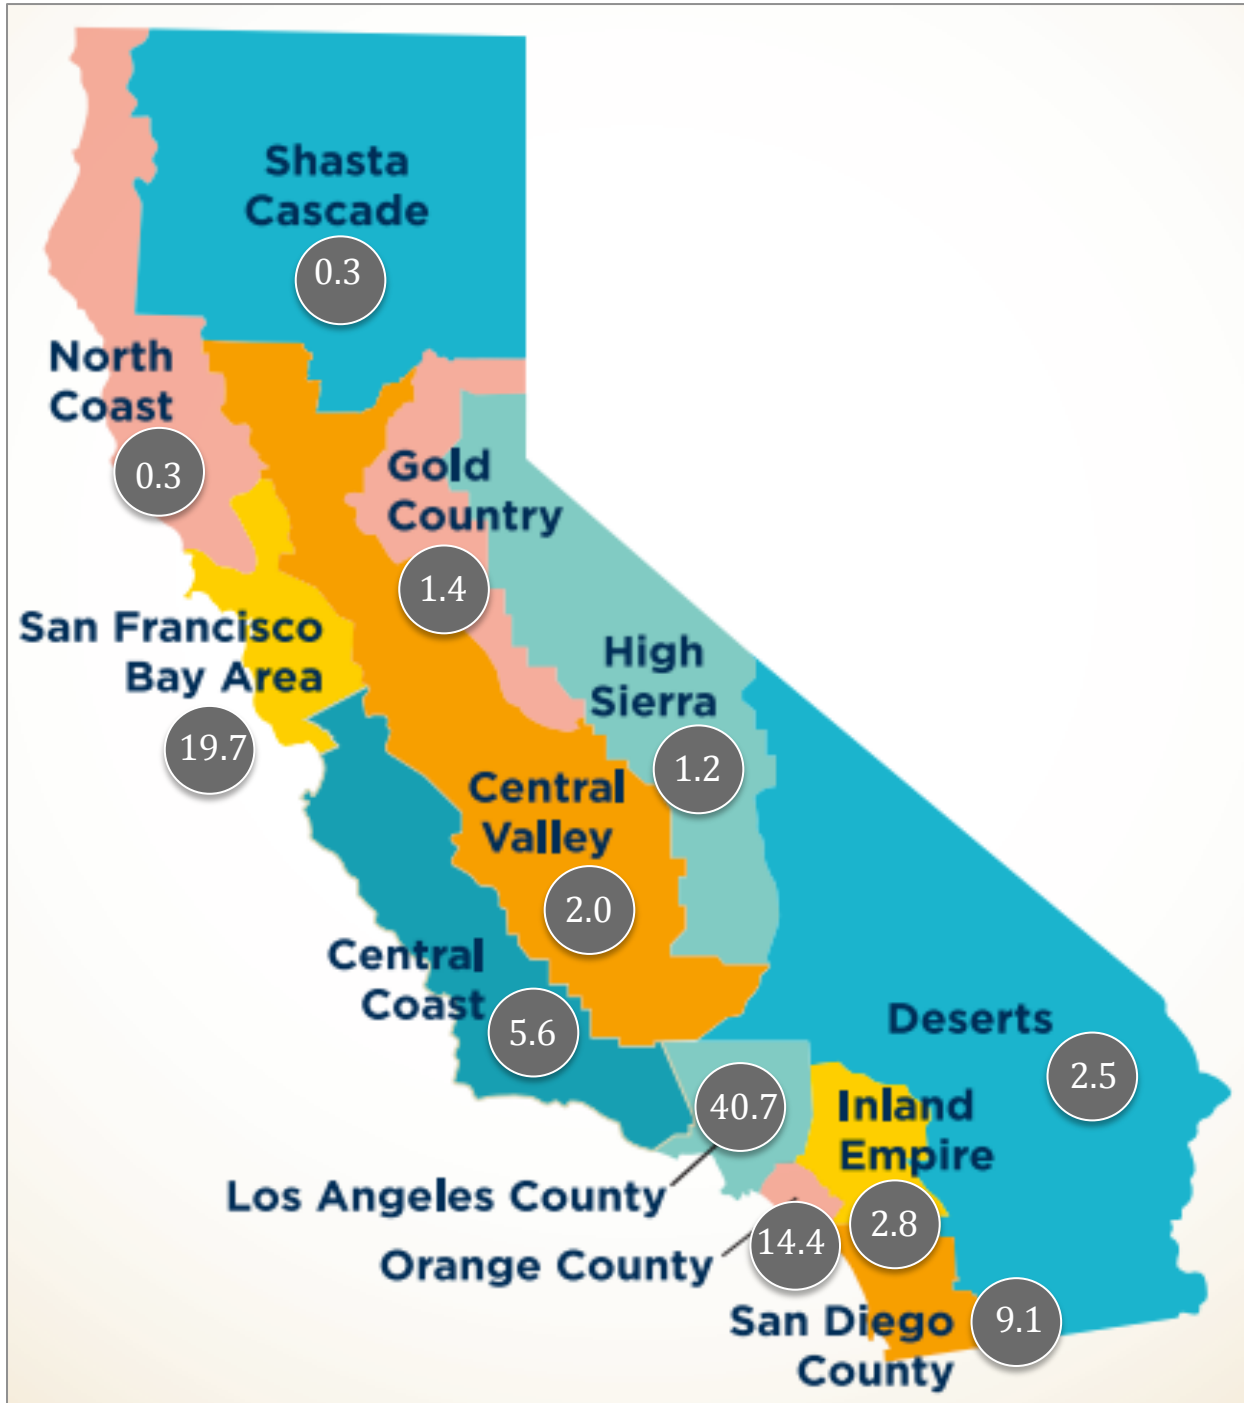

#### TOP STATES SEARCHED – U.S. SOURCE

State	Share of Search	Change YOY
CA	18.76	11.94
FL	18.53	(43.20)
NY	10.68	6.65
TX	5.19	2.63
IL	3.98	2.77
NJ	3.73	3.14
NV	2.97	0.57
GA	2.57	1.51
VA	2.50	1.19
MA	2.34	1.47

#### TOP STATES SEARCHED – CA SOURCE

State	Share of Search	Change YOY
CA	40.46	1.05
NY	9.25	1.16
FL	7.90	(0.82)
NV	4.50	(0.04)
TX	3.66	0.47
HI	3.32	0.09
NJ	3.02	4.34
IL	2.87	1.43
AZ	1.83	0.43
WA	1.76	0.52

U.S. SOURCE – SHARE OF CALIFORNIA SEARCH (%) BY REGION

INTERNATIONAL SOURCE – SHARE OF CALIFORNIA SEARCH (%) BY REGION