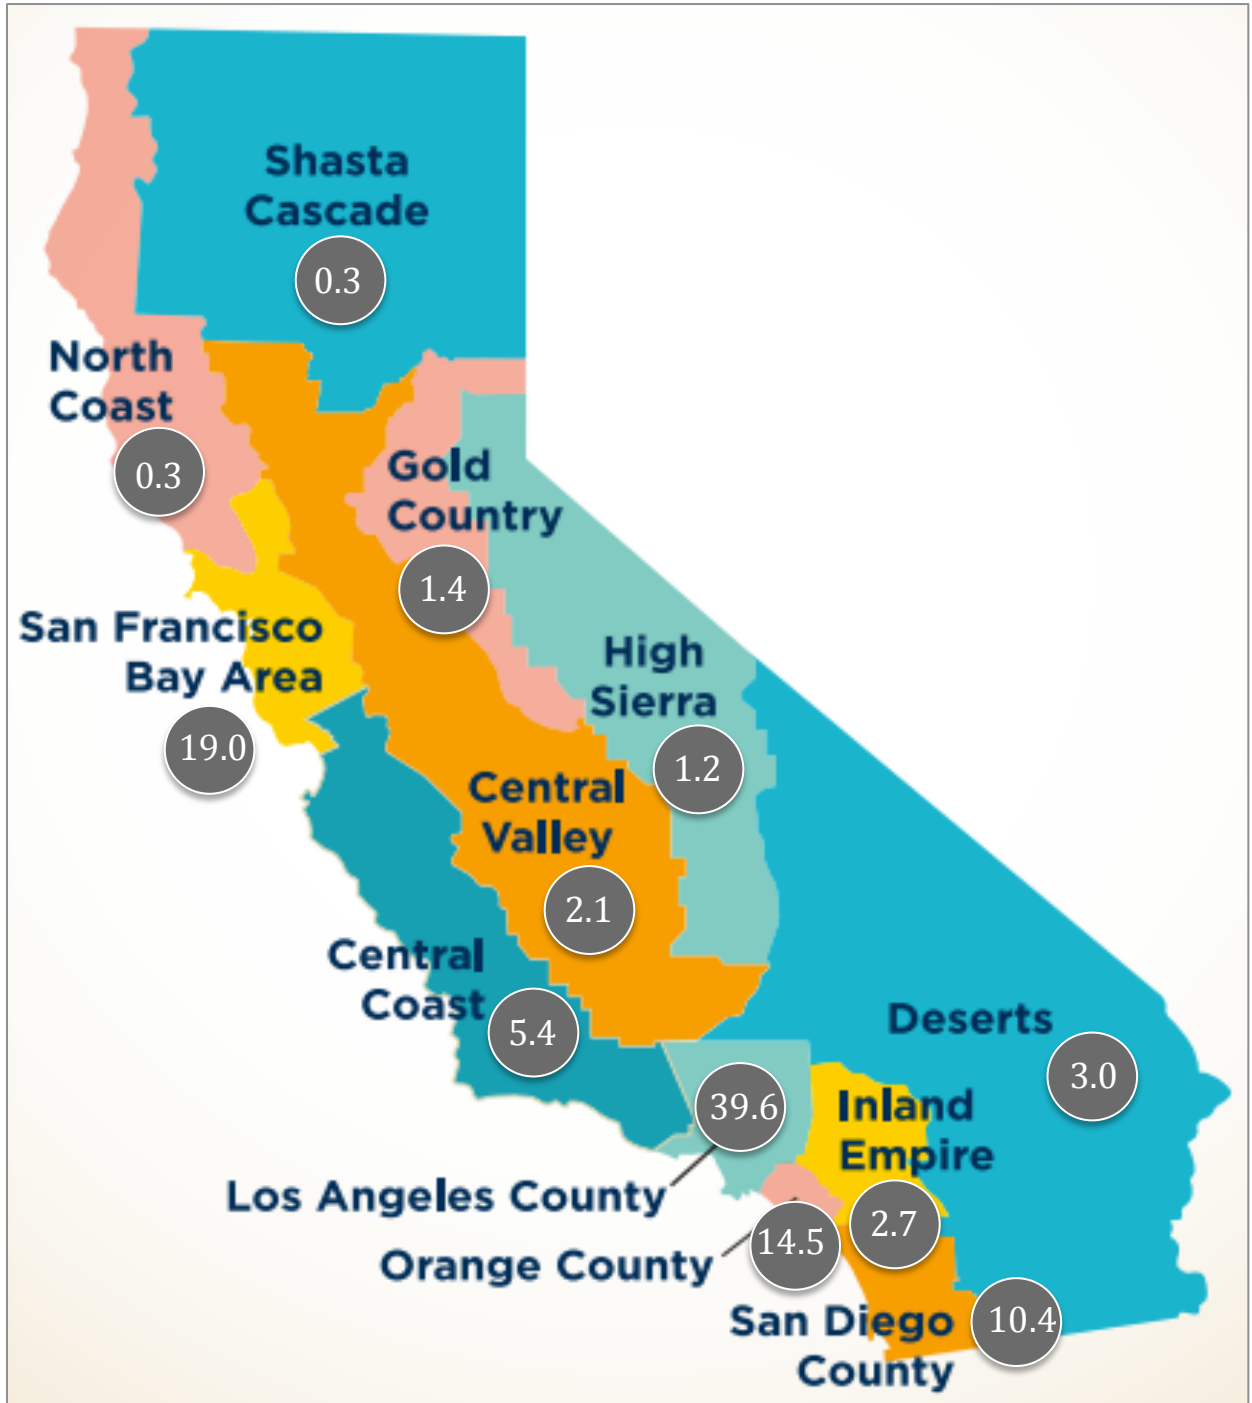

U.S. MARKET SUMMARY (CHANGE YOY - %)

TOP STATES SEARCHED – U.S. SOURCE

State	Share of Search	Change YOY
FL	19.65	(16.75)
CA	17.82	4.55
NY	10.77	2.97
TX	5.18	1.24
IL	3.46	0.81
NV	3.37	0.12
NJ	3.11	1.22
VA	2.57	0.58
GA	2.54	0.67
AZ	2.21	0.62

TOP STATES SEARCHED – CA SOURCE

State	Share of Search	Change YOY
CA	37.60	0.19
NY	9.93	0.25
FL	7.68	(0.62)
NV	5.25	(0.04)
HI	3.81	0.08
TX	3.74	0.18
IL	2.84	0.28
NJ	2.77	0.54
AZ	2.25	0.36
WA	1.94	0.24

TOP 5 U.S. SOURCES FOR TRAVEL TO CALIFORNIA

U.S. SOURCE – SHARE OF CALIFORNIA SEARCH (%) BY REGION

INTERNATIONAL MARKET SUMMARY (CHANGE YOY - %)

TOP COUNTRIES SEARCHED – U.S. SOURCE

Country	Share of Search	Change YOY
US	76.53	(1.83)
GB	2.51	0.44
MX	2.48	0.36
ES	2.38	0.78
FR	2.31	0.55
IT	1.80	(0.15)
CA	1.69	0.05
TH	0.75	0.20
DE	0.58	(0.03)
JP	0.54	0.10
AE	0.52	0.11

INTERNATIONAL SOURCE – SHARE OF CALIFORNIA SEARCH (%) BY REGION