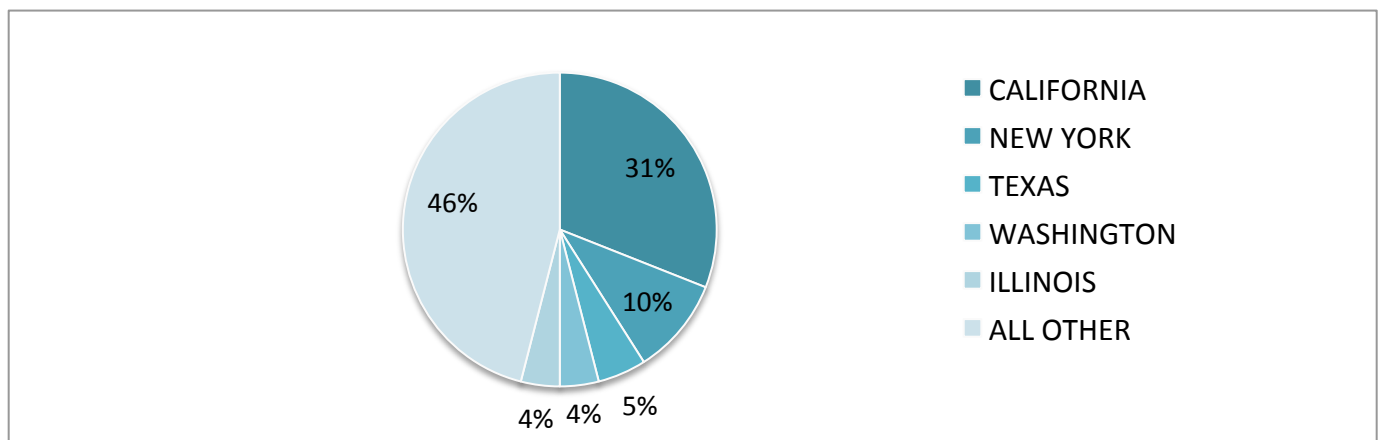

QUARTERLY TRAVEL TRENDS REPORT – Q1 2016

Searches	Volume	Change YOY (%)	Global Share (%)	U.S. Share (%)	U.S. Sources		Int'l Sources	
					%	Change	%	Change
GLOBAL	11,894,023,814	17.98	100.00	--				
U.S.	5,981,575,960	(6.34)	50.29	100.00				
CALIFORNIA	1,040,371,729	33.30	8.75	17.39	90.07	3.98	9.93	(25.79)

U.S. MARKET SUMMARY (CHANGE YOY - %)

TOP STATES SEARCHED – U.S. SOURCE

State	Share of Search	Change YOY
FL	19.65	(16.75)
CA	17.82	4.55
NY	10.77	2.97
TX	5.18	1.24
IL	3.46	0.81
NV	3.37	0.12
NJ	3.11	1.22
VA	2.57	0.58
GA	2.54	0.67
AZ	2.21	0.62

TOP STATES SEARCHED – CA SOURCE

State	Share of Search	Change YOY
CA	37.60	0.19
NY	9.93	0.25
FL	7.68	(0.62)
NV	5.25	(0.04)
HI	3.81	0.08
TX	3.74	0.18
IL	2.84	0.28
NJ	2.77	0.54
AZ	2.25	0.36
WA	1.94	0.24

TOP 5 U.S. SOURCES FOR TRAVEL TO CALIFORNIA