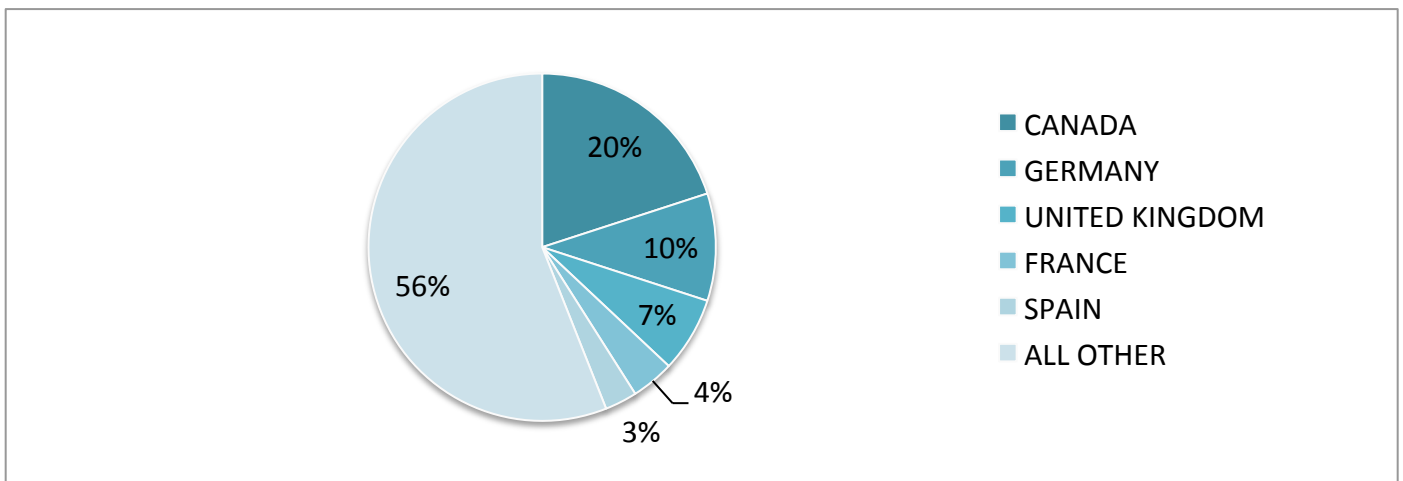

INTERNATIONAL MARKET SUMMARY (CHANGE YOY - %)

TOP COUNTRIES SEARCHED – U.S. SOURCE

Country	Share of Search	Change YOY
US	76.53	(1.83)
GB	2.51	0.44
MX	2.48	0.36
ES	2.38	0.78
FR	2.31	0.55
IT	1.80	(0.15)
CA	1.69	0.05
TH	0.75	0.20
DE	0.58	(0.03)
JP	0.54	0.10
AE	0.52	0.11

TOP COUNTRIES SEARCHED – CA SOURCE

Country	Share of Search	Change YOY
US	72.93	(0.03)
MX	2.96	0.14
FR	2.76	0.46
ES	2.73	0.48
GB	2.49	0.12
IT	2.08	0.03
CA	1.85	(0.03)
TH	1.26	0.34
JP	1.04	0.34
DE	0.77	0.20
ID	0.71	(0.03)

TOP 5 INTERNATIONAL SOURCES FOR TRAVEL TO CALIFORNIA